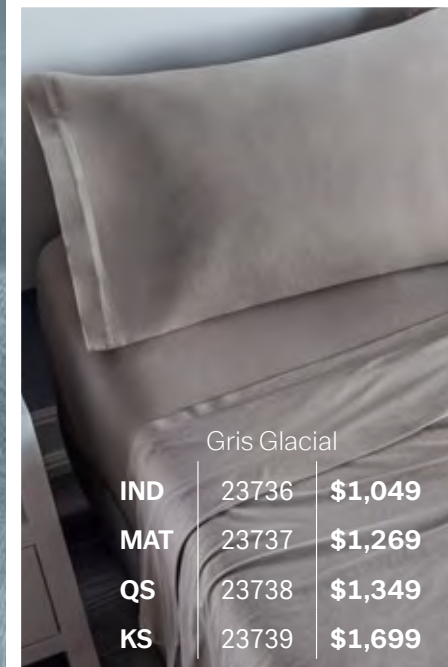

Gris Glacial

IND	23736	$1,049
MAT	23737	$1,269
QS	23738	$1,349
KS	23739	$1,699