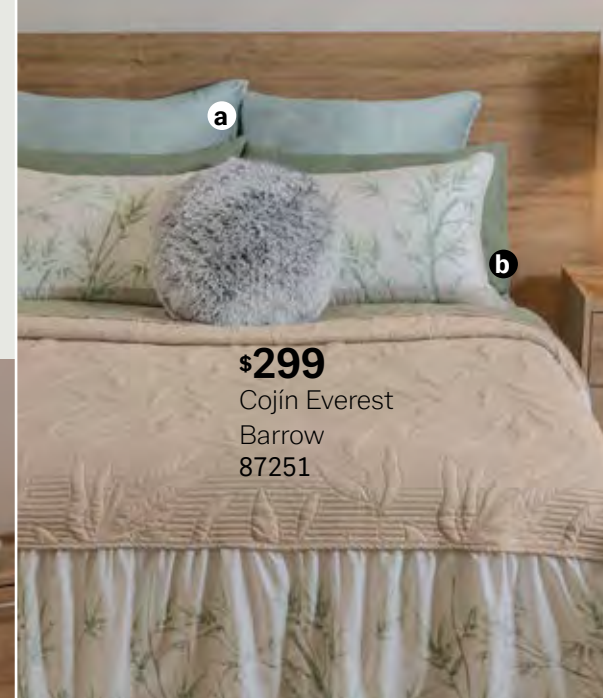

$299

Cojin Everest
Barrow
87251

2 VISTAS